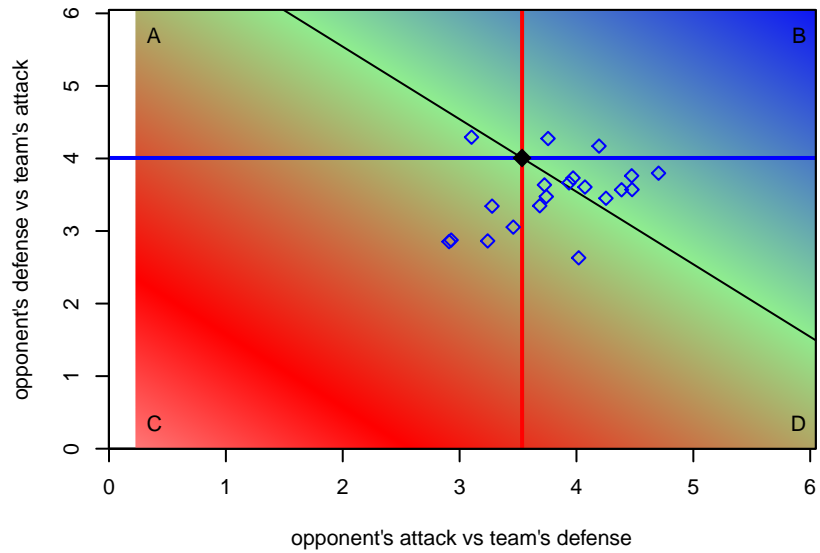

Venues played:
 2016 Surf Cup Black U17
 2016 SCDL FI1 U17
 2016 Nomads Thanksgiving 1st Division U17
 2016 NV Players Showcase MGM U17

**attack and defense variance (black dot)
relative to other teams
and top 10 in region**

**attack and defense rating
relative to others at age
and all opponents in last 13 months**

**attack and defense rating
relative to others at age
and all opponents in last 13 months**

Performance relative to 13 month average

Performance relative to 13 month average

Distribution of opponents
 Red = Lose zone, Blue = Win zone, Green = Even
 Black line separates win/lose zones

lot. A=Neither has attack advantage, B=Opponent has both attack and defense advantage, C=Opponent has both attack and defense disadvantage, D=Both have