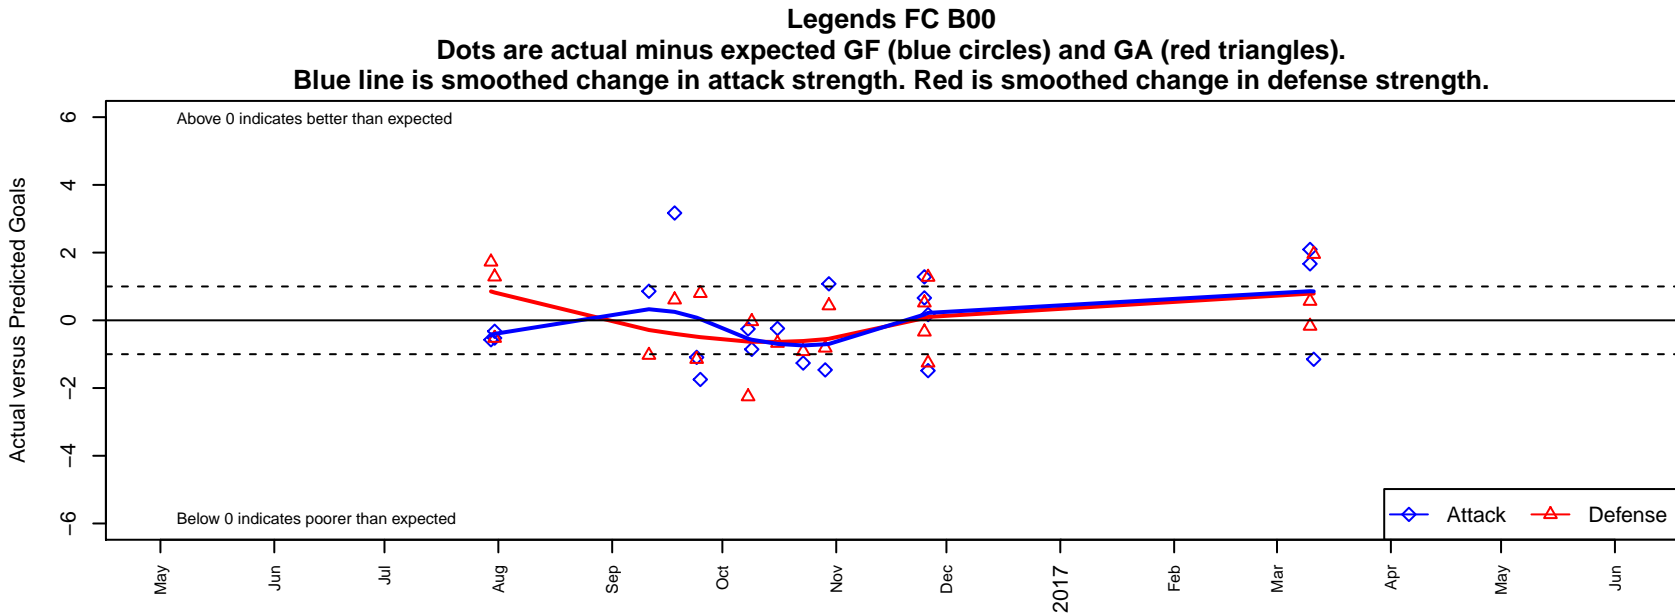

**attack and defense variance (black dot)
relative to other teams
and top 10 in region**

**attack and defense rating
relative to others at age
and all opponents in last 13 months**

**attack and defense rating
relative to others at age
and all opponents in last 13 months**

Legends FC B00

Legends FC
Chino, CAS
B00 total strength=1888
attack=54.97 defense=34.28
fall league = SCDL FI1 U17

alt names used:
LEGENDS FC B00FC (CAS)
Legends FC B00FC
LEGENDS FC B00FC (CAS)
Legends FC B00 FC

Venues played:
2016 Surf Cup Black U17
2016 SCDL FI1 U17
2016 Nomads Thanksgiving 1st Division U17
2016 NV Players Showcase MGM U17