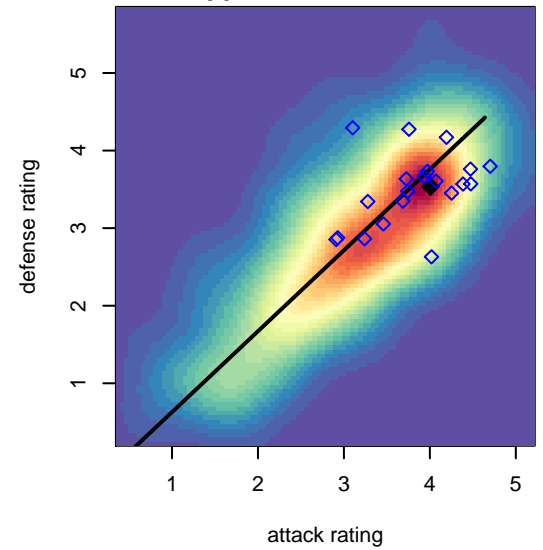

Legends FC B00

Legends FC
 Chino, CAS
 B00 total strength=1888
 attack=54.97 defense=34.28
 fall league = SCDL FI1 U17

alt names used:
 LEGENDS FC B00FC (CAS)
 Legends FC B00FC
 LEGENDS FC B00FC (CAS)
 Legends FC B00 FC

Venues played:
 2016 Surf Cup Black U17
 2016 SCDL FI1 U17
 2016 Nomads Thanksgiving 1st Division U17
 2016 NV Players Showcase MGM U17

**attack and defense variance (black dot)
relative to other teams
and top 10 in region**

**attack and defense rating
relative to others at age
and all opponents in last 13 months**

**attack and defense rating
relative to others at age
and all opponents in last 13 months**

Performance relative to 13 month average

Performance relative to 13 month average

Distribution of opponents
 Red = Lose zone, Blue = Win zone, Green = Even
 Black line separates win/lose zones

lot. A=Neither has attack advantage, B=Opponent has both attack and defense advantage, C=Opponent has both attack and defense disadvantage, D=Both have